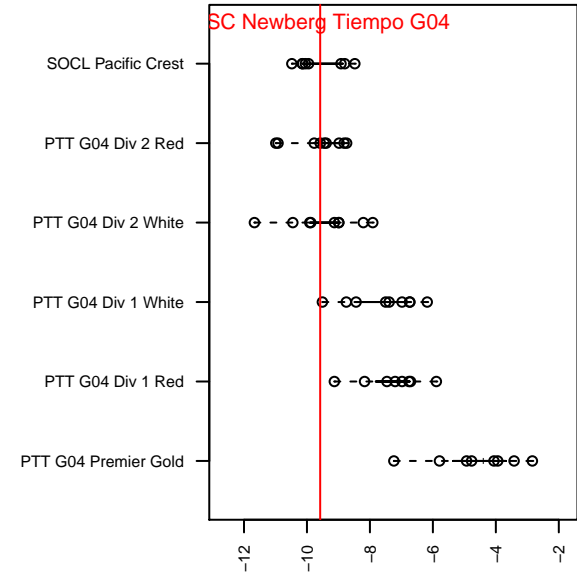

BSC Newberg Tiempo G04

Bridlemile SC
 Newberg, OR
 G04 total strength=164
 attack=0.18 defense=0.07
 fall league = PTT G04 Div 2 Red
 spr league = Spr OYS G04 Div 2 Red

alt names used:
 BSC Newberg 04G Tiempo
 BSC Newberg 04G Tiempo

Venues played:
 2015 PTT G04 Division 2 Red
 2015 Spr OYS G04 Division 2 Red

BSC Newberg Tiempo G04
 Dots are actual minus expected GF (blue circles) and GA (red triangles).
 Blue line is smoothed change in attack strength. Red is smoothed change in defense strength.

**attack and defense variance (black dot)
relative to other teams
and top 10 in region**

**attack and defense rating
relative to others at age
and all opponents in last 13 months**

Performance relative to 13 month average